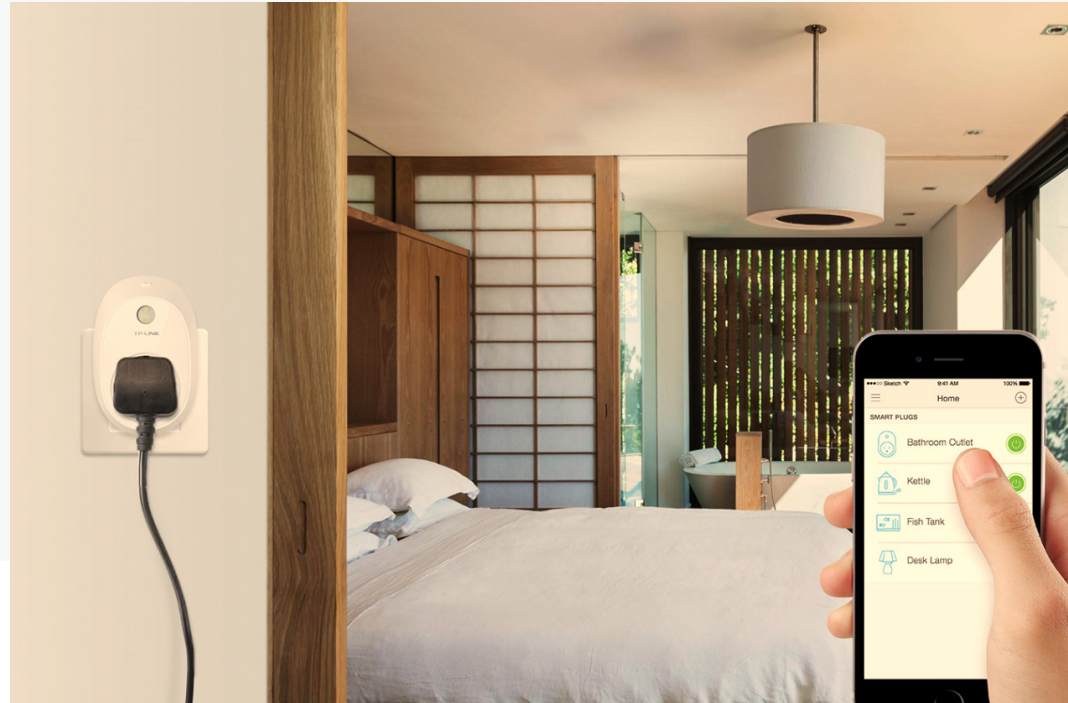

Wi-Fi Smart Plug

HS100

Highlights

- **Remote Access** – Control devices connected to the Smart Plug wherever you have Internet using the free Kasa app on your smartphone.
- **Scheduling** – Schedule the Smart Plug to automatically power electronics on and off as needed, like setting lights to come on at dusk or turn off at sunrise.
- **Away Mode** – Turns your devices on and off at different times to give the appearance that someone is home.
- **Amazon Echo Voice Control** – Amazon Echo (sold separately) lets you control devices connected to the Smart Plugs just using your voice.

Description

Easily turn on/off your appliance from anywhere in the world by a free App. You can also set some customized rules to turn it on/off as you scheduled.

Features

Ease of Use

- **Anytime, Anywhere** - The Smart Plugs make it easy to manage your household electronic devices anywhere in the world with a tap of your smartphone.
- **Schedule and Timer** - Deter bad guys by setting your lights to turn on and off on a schedule so it seems like you're home when you are actually away. And the count down timer gives you a peace of mind, which automatically switches off the running household appliances as your settings.