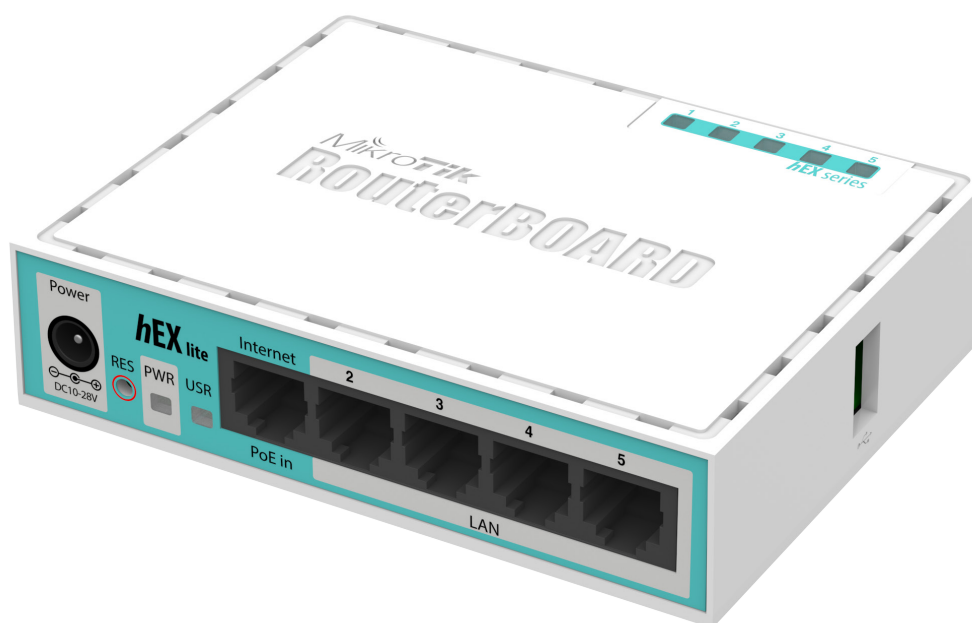

hEX lite

The hEX lite is a small five port ethernet router in a nice plastic case.

Not only this is an attractive looking tiny SOHO unit, its price is lower than the RouterOS license alone - there simply is no choice when it comes to managing your wired home network, the hEX lite has it all.

It's probably the most affordable MPLS capable router on the market! No more compromise between price and features - hEX lite has both. With its compact design and clean looks, it will fit perfectly into any SOHO environment.

Specifications

Product code	RB750r2
CPU nominal frequency	850 MHz
CPU core count	1
Size of RAM	64 MB
10/100 Ethernet ports	5
Switch chip model	QCA9531-BL3A-R
PoE in	Yes
Supported input voltage	10V - 28V
Dimensions	113 x 89 x 28mm
License level	4
Operating System	RouterOS
CPU	QCA9531-BL3A-R
Max Power consumption	2W
Suggested price	\$39.95